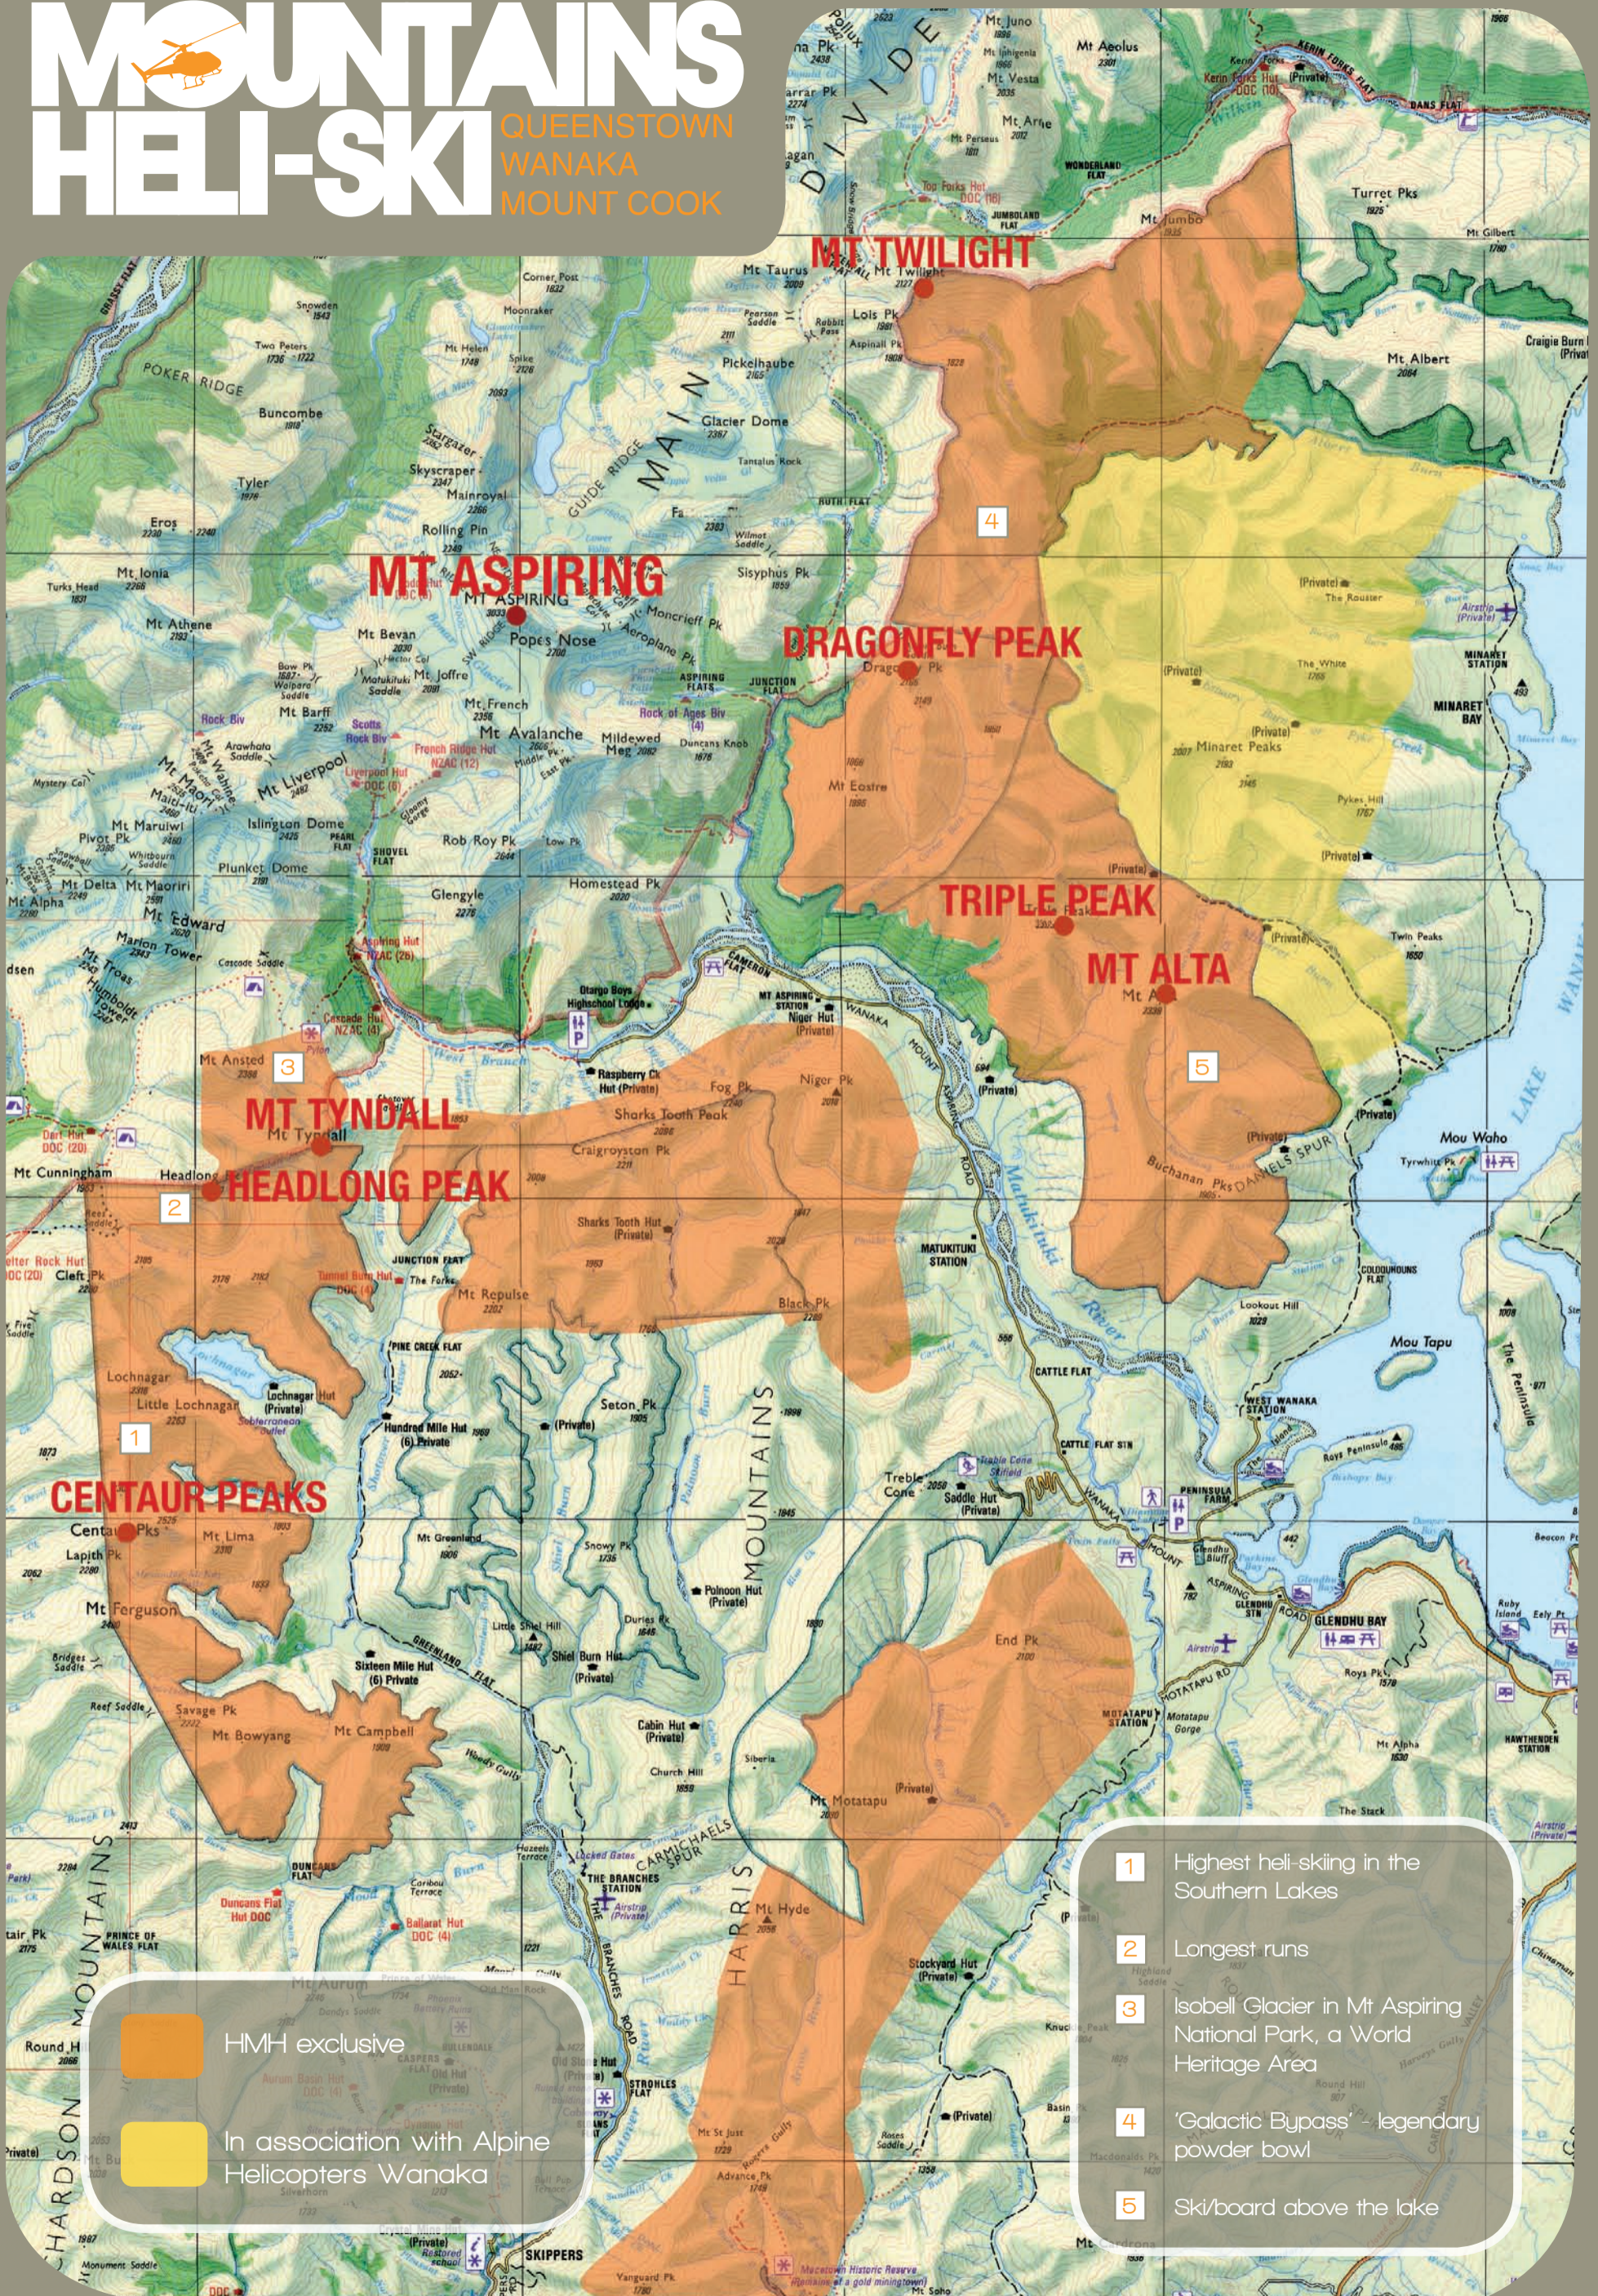

# HARRIS MOUNTAINS HELI-SKI

QUEENSTOWN  
WANAKA  
MOUNT COOK

## WANAKA TERRAIN MAP

- 1 Highest heli-skiing in the Southern Lakes
- 2 Longest runs
- 3 Isobell Glacier in Mt Aspiring National Park, a World Heritage Area
- 4 'Galactic Bypass' - legendary powder bowl
- 5 Ski/board above the lake